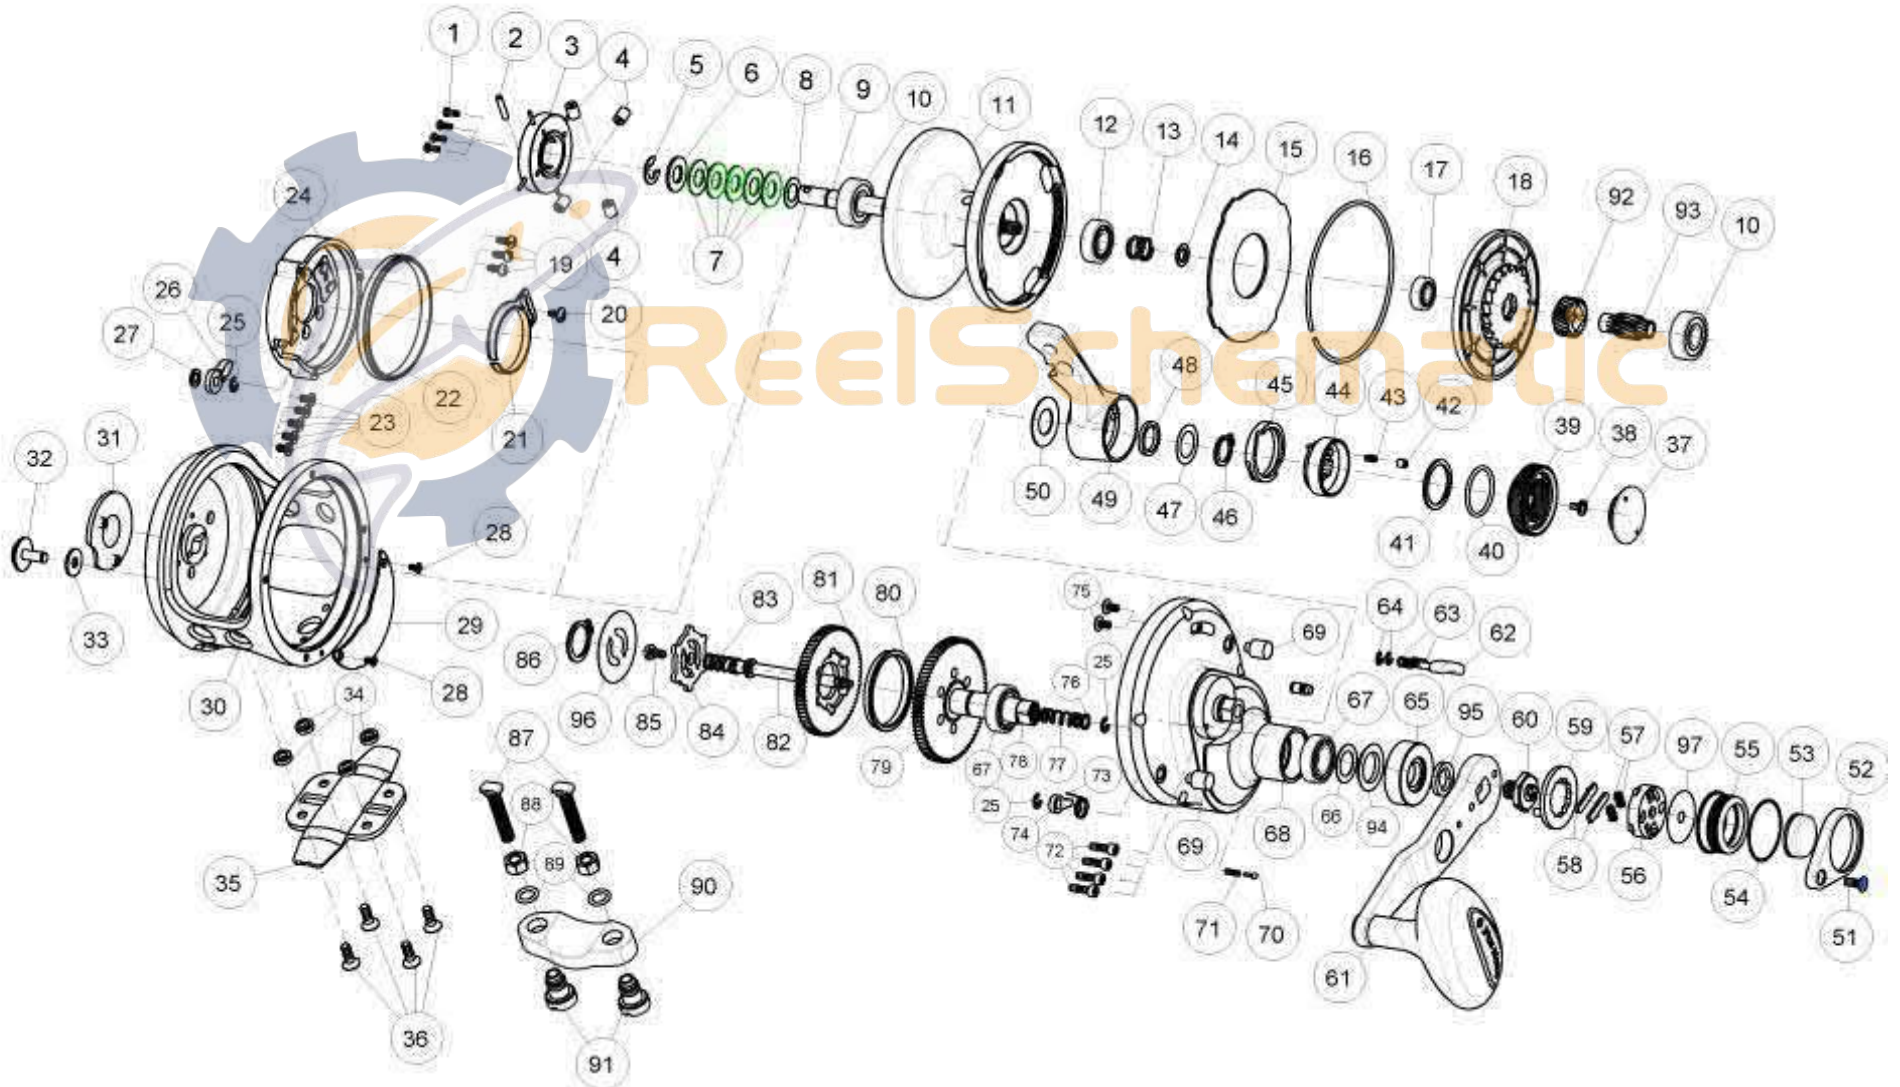

Marquesa™

by FIN-NOR

MA20II

MA20II

Fin-Nor Marquesa MA20II Reel Part List

Key #	Description	Qty.	Part No.	Key #	Description	Qty.	Part No.
1	Screw	4	LF057-01	50	Drag Lever Washer	1	BM038-01
2	Spool Shaft Pin	1	DF093-01	51	Screw	1	MF076-01
3	Bait Click Ratchet Assembly	1	AM329-01	52	Shift Knob Holder	1	AM159-01
4	Brake Shoe	4	CF044-01	53	Shift Button	1	AM062-01
5	Retainer	1	DF092-01	54	Washer	1	AM035-01
6	Collar	1	DF081-02	55	Shift Knob	1	AM158-01
7	Drag Spring	5	JF046-01	56	Trip Holder	1	BM159-01
8	Washer	1	CF121-01	57	Coil Spring	2	MF070-01
9	Spool Shaft	1	AM015-01	58	Plate	2	LF104-01
10	Ball Bearing	2	VF017-02	59	Handle Nut Retainer	1	AM034-01
11	Spool	1	CF021-01	60	Handle Nut	1	AM003-01
12	Ball Bearing	1	KF017-01	61	Handle Arm Assembly	1	AM318-01
13	Spring	1	CF040-01	62	Strike Button	1	CF062-02
14	Collar	1	BF094-01	63	Coil Spring	2	CF022-01
15	Drag Disc	1	CF059-01	64	Retainer	2	NX090-01
16	Ring	1	CF080-01	65	Handle Washer	1	CM054-01
17	Ball Bearing	1	CF117-02	66	Adjustment Washer	1	DF035-03
18	Drag Plate	1	AM048-01	67	Ball Bearing	2	CF017-02
19	Tapping Screw	3	WW107-01	68	Gear Side Cover Assembly	1	AM324-01
20	Tapping Screw	1	QW125-02	69	Locating Collar	2	DF118-01
21	Click Spring	1	DF022-01	70	Drag Lever Click Pin	1	AM093-01
22	Brake Ring	1	CF042-01	71	Drag Lever Coil Spring	1	BM114-01
23	Screw	5	TW107-04	72	Screw	4	CF053-01
24	Brake Ring Holder	1	CF129-01	73	Spring	1	CF096-01
25	Retainer	3	NX092-01	74	Anti Reverse Pawl	1	DF063-02
26	Bait Click Pawl	1	DF109-02	75	Screw	2	QW123-10
27	Bait Click Lever Washer -B	1	CF035-01	76	Spacer	1	AM081-01
28	Screw	2	CF107-01	77	Coil Spring - Upper	1	AM070-01
29	Drive Gear Cover	1	CF143-01	78	Crank Shaft	1	AM008-01
30	Frame	1	CF001-02	79	Drive Gear - High	1	AM012-01
31	Badge	1	CF148-01	80	Spacer	1	LF160-02
32	Bait Click Lever	1	CF109-01	81	Drive Gear - Low	1	BM012-01
33	Bait Click Lever Washer -A	1	CF032-01	82	Shift Shaft	1	AM146-01
34	Spacer	4	CF094-01	83	Coil Spring - Lower	1	VF070-01
35	Reel Foot	1	CF106-01	84	Link	1	LF036-02
36	Screw	4	DF065-02	85	Screw	1	MF053-01
37	Pre Set Knob Cover	1	CF110-01	86	External Ring	1	AM075-01
38	Screw	1	CX076-04	87	Bolt	2	CF125-01
39	Pre Set Knob	1	CF029-03	88	Nut	2	JF003-01
40	O-Ring	1	CF101-01	89	O-Ring	2	LF101-01
41	Friction Washer	1	DF121-01	90	Rod Clamp	1	CF154-01
42	Pre Set Knob Click Pin	1	CF098-01	91	Nut	2	CF161-01
43	Pre Set Knob Click Spring	1	DF114-01	92	Pinion Gear - Low	1	BM011-01
44	Drag Cam B Assembly	1	CF353-01	93	Pinion Gear - High	1	AM011-01
45	Drag Cam A	1	CF028-01	94	Rubber Seal	1	CM172-01
46	External Ring	1	JF075-01	95	Spacer	1	AM160-01
47	Adjustment Washer	1	CF038-02	96	Dust Cover A	1	AM038-01
48	Bushing	1	DF017-01	97	Dust Cover B	1	BM035-01
49	Drag Lever	1	BM055-01				